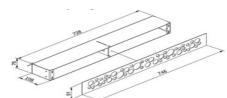

2:1 Convection Grille

764 x 91mm	Free Air 235cm²	£ 151.67	£ 182.00
910480770 with grooves White			
910480790 with grooves Black			
910480870 with holes White			
910480890 with holes Black