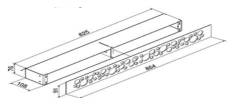

700 Convection Grille

864 x 91mm	Free Air 280cm²	£ 151.67	£ 182.00
709480470 with grooves White			
709480490 with grooves Black			
709480870 with holes White			
709480890 with holes Black