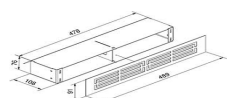

Q-Tee Inset Convection Grille

489 x 91mm	Free Air 160 / 147cm²	£ 138.33	£ 166.00
836480470 With grooves White			
836480490 With grooves Black			
836480870 With holes White			
836480890 With holes Black